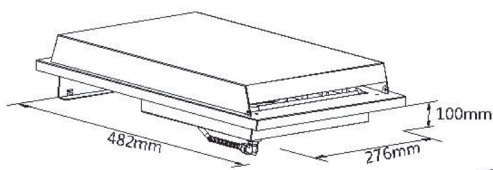

### DIMENSIONS

ISOMETRIC  
BACK VIEW

ISOMETRIC  
FRONT VIEW

### SPECIFICATIONS

<b>Material</b>	443 Grade Stainless Steel
<b>Installation</b>	Top-mount
<b>Burner</b>	18.5MJ/h burner
<b>Ignition</b>	Self Ignition valve system
<b>Gas Type</b>	Available in LPG or NG
<b>Product Dimensions</b>	W350 x D553 x H170 mm