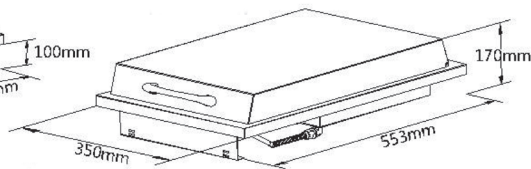

### DIMENSIONS

ISOMETRIC  
BACK VIEW

ISOMETRIC  
FRONT VIEW

### SPECIFICATIONS

<b>Material</b>	443 Grade Stainless Steel
<b>Installation</b>	Top-mount
<b>Burner</b>	18.5MJ/h burner
<b>Ignition</b>	Self Ignition valve system
<b>Gas Type</b>	Available in LPG or NG
<b>Product Dimensions</b>	W350 x D553 x H170 mm