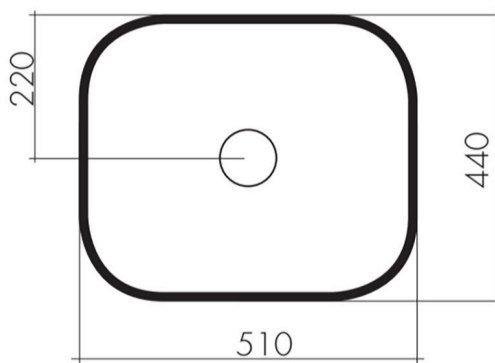

SINK AND TAP

SINGLE BOWL SINK WITH MATCHING ALFRESCO SINK MIXER

PRODUCT CODE: EAS510UM
PC1001SB

DIMENSIONS

INSTALLATION TYPE

UNDERMOUNT

WASTE FITTING

Supplied with designer waste and plug

SPECIFICATIONS

Material	304 Grade Stainless Steel
Installation	Undermount
Waste Fitting	Supplied with designer waste and plug
Sink Dimensions	510 x 440 mm
Bowl Dimensions	510 x 440 x 228 mm
Cabinet Cut-Out	475 x 405 x 4R-115 mm
Min Cabinet Size	475 x 405 x 4R-115 mm
Bowl Capacity	40L
Overflow	N/A
Tap Holes	N/A