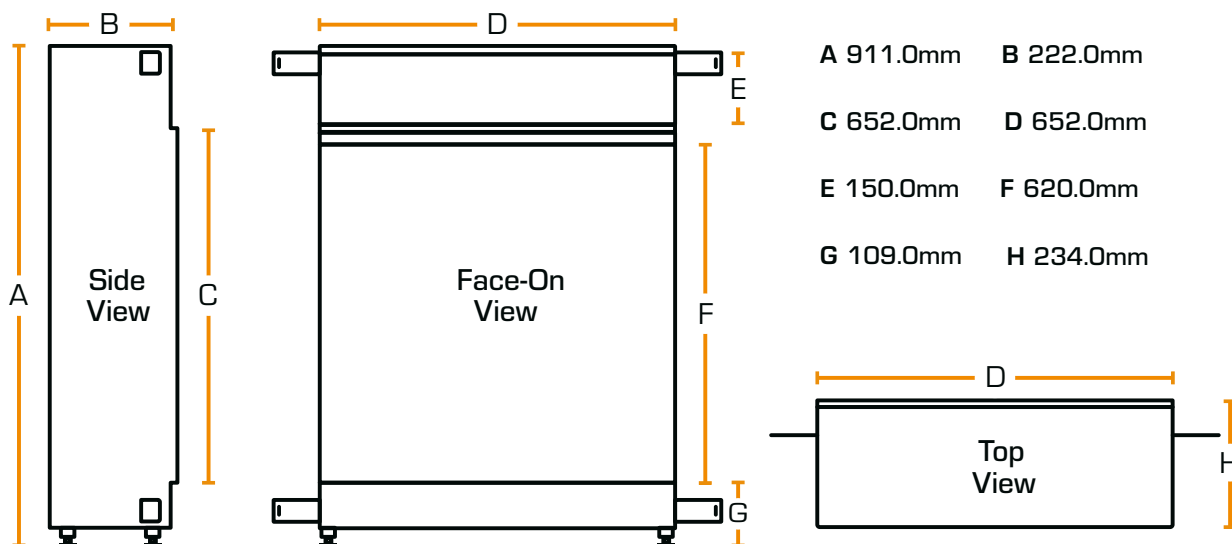

// NEW FOREST 650sq ELECTRIC FIRE

Information Sheet

Dimensions

Tech Specs

Heat output:	1260-1500 W	Rating power:	50 Hz	Lighting:	LED
Supply voltage:	220-240 V AC	Fuse rating:	13 Amp	Weight:	35kg